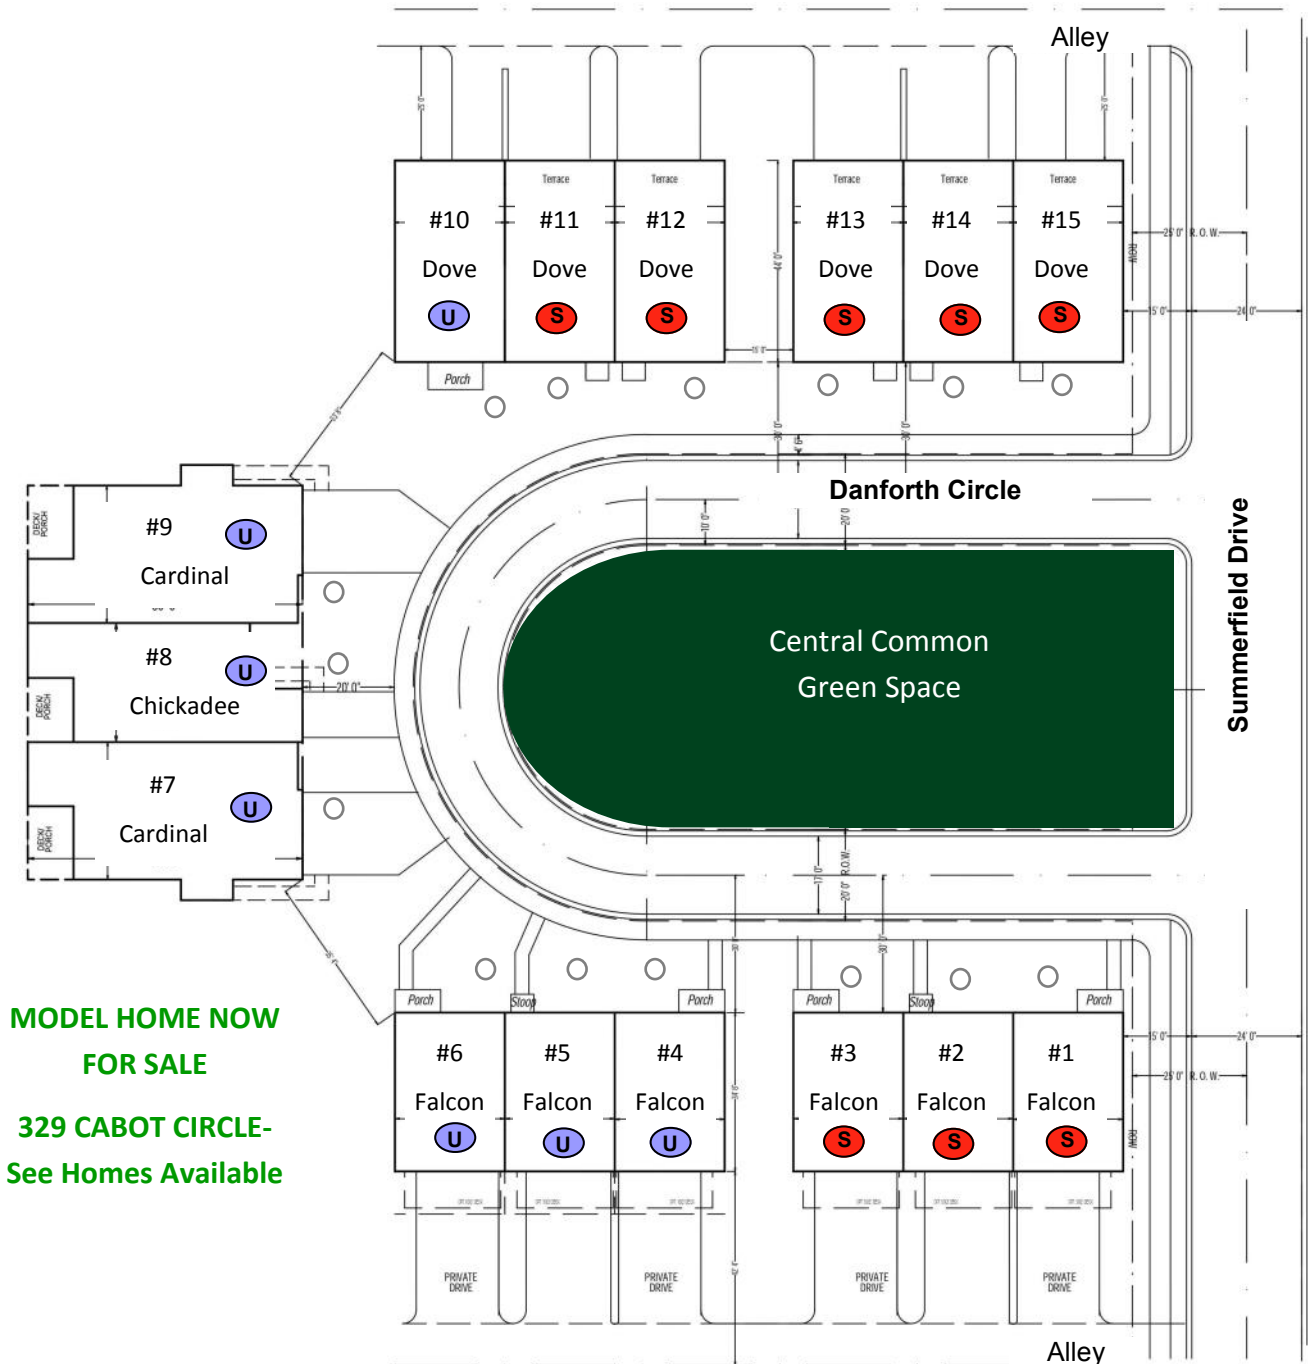

Model Home on 329 Cabot Circle 

Main Entrance

**MODEL HOME NOW
FOR SALE**
329 CABOT CIRCLE-
See Homes Available

-  Sold & Settled
-  Under Agreement
-  Pending/Reserved
-  Available

Location Features:

- Pequea Township
- Penn Manor School District
- 148 home locations
- Public water & sewer
- Private road

 All homes in Danforth Circle will have an external sewer ejection pit in the front yard/bed. Exact location to be determined during construction.

Falcon is a new modified Oriole to work with the topography.