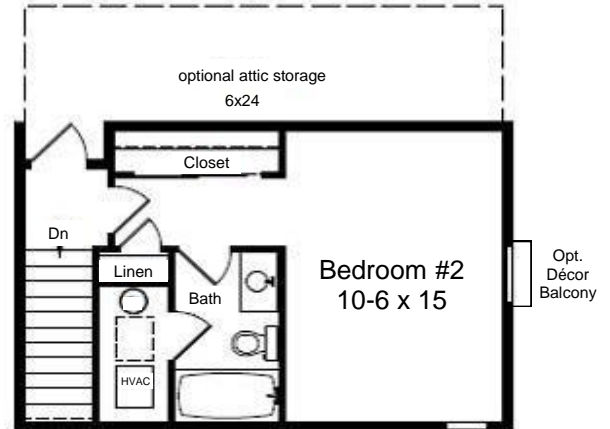

Summerfield

ROBIN

2 Story — 1,215 Sq. Ft.
2 BR — 2 Bath

(Issue Date: 6/2/14)

Optional items may be depicted.

FIRST FLOOR

SECOND FLOOR
With optional attic storage

SECOND FLOOR

Facade renderings & floor plan may show optional items that are not included in base price. Room sizes shown in floor plans are approximate. Not all model types may be built at all unit locations. All information is subject to change without notice. © 2013 Millfield.