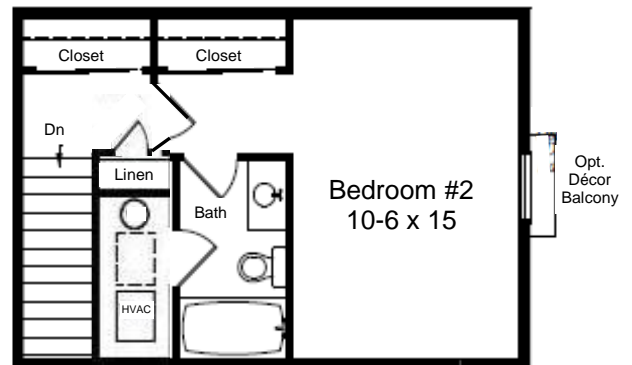

Summerfield

ROBIN

2 Story — 1,215 Sq. Ft.
2 BR — 2 Bath

(Issue Date: 6/2/14)

Optional items may be depicted.

FIRST FLOOR

SECOND FLOOR
With optional attic storage

SECOND FLOOR

Facade renderings & floor plan may show optional items that are not included in base price. Room sizes shown in floor plans are approximate. Not all model types may be built at all unit locations. All information is subject to change without notice. © 2013 Millfield.