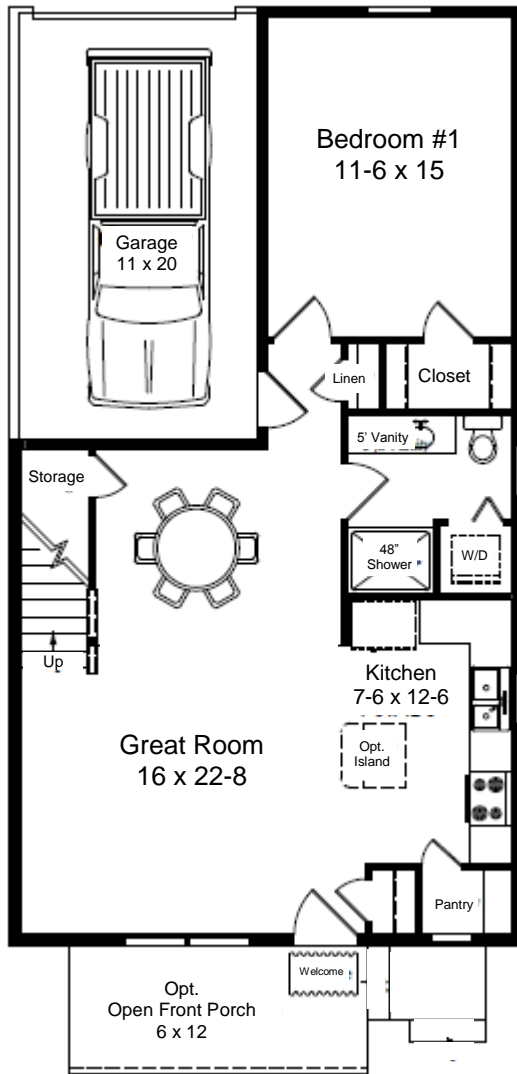

Summerfield

ROBIN

2 Story — 1,215 Sq. Ft.
2 BR — 2 Bath

(Issue Date: 6/2/14)

Optional items may be depicted.

FIRST FLOOR

SECOND FLOOR
With optional attic storage

SECOND FLOOR

Facade renderings & floor plan may show optional items that are not included in base price. Room sizes shown in floor plans are approximate. Not all model types may be built at all unit locations. All information is subject to change without notice. © 2013 Millfield.