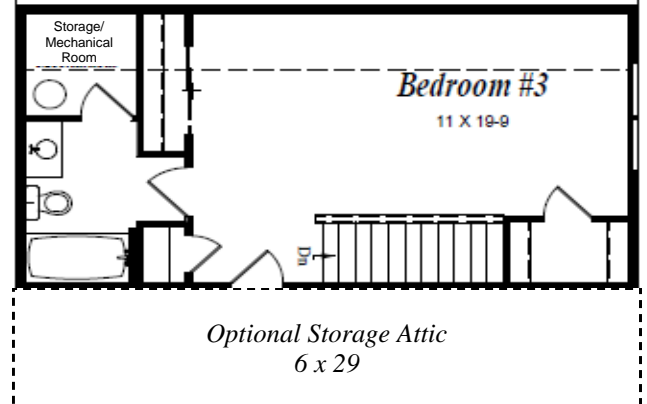

CARDINAL

2 Story — 1,710 Sq. Ft.

3 BR — 3 Bath

(Issue Date: 6/1/15)

Optional items may be depicted.

Optional Foyer Addition

SECOND FLOOR

Facade renderings & floor plan may show optional items that are not included in base price. Room sizes shown in floor plans are approximate. Not all model types may be built at all unit locations. All information is subject to change without notice. © 2013 Millfield .