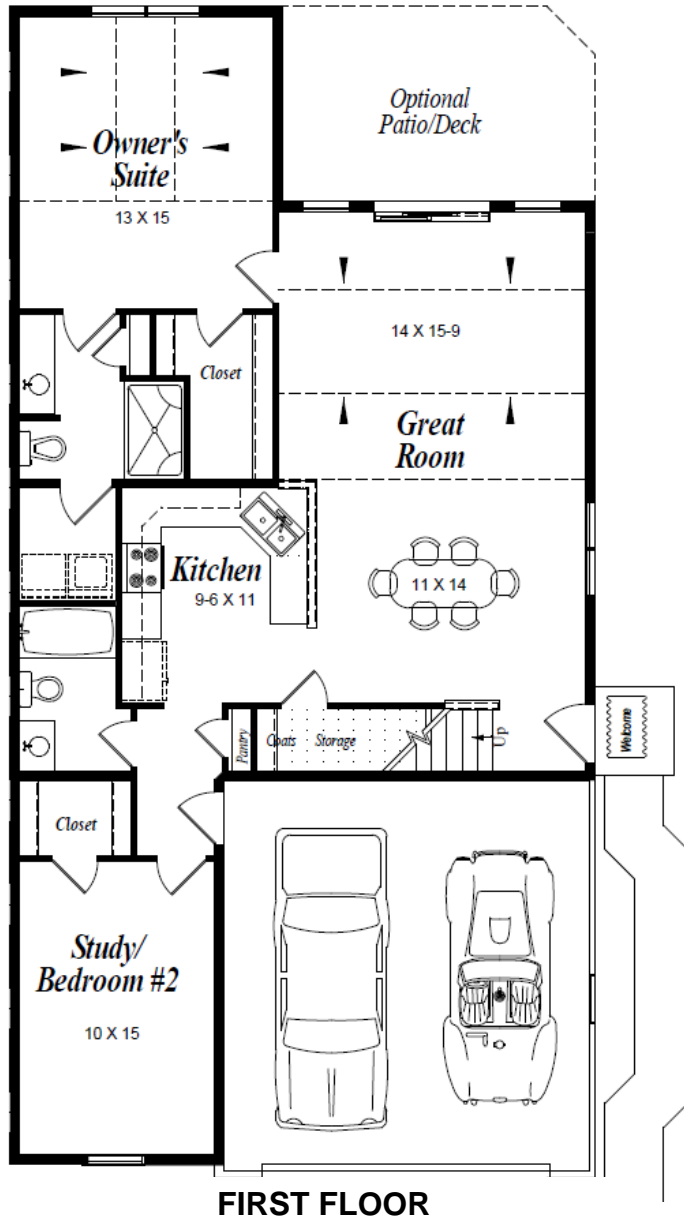

CARDINAL

2 Story — 1,710 Sq. Ft.

3 BR — 3 Bath

(Issue Date: 6/1/15)

Optional items may be depicted.

Optional Foyer Addition

SECOND FLOOR

Facade renderings & floor plan may show optional items that are not included in base price. Room sizes shown in floor plans are approximate. Not all model types may be built at all unit locations. All information is subject to change without notice. © 2013 Millfield .